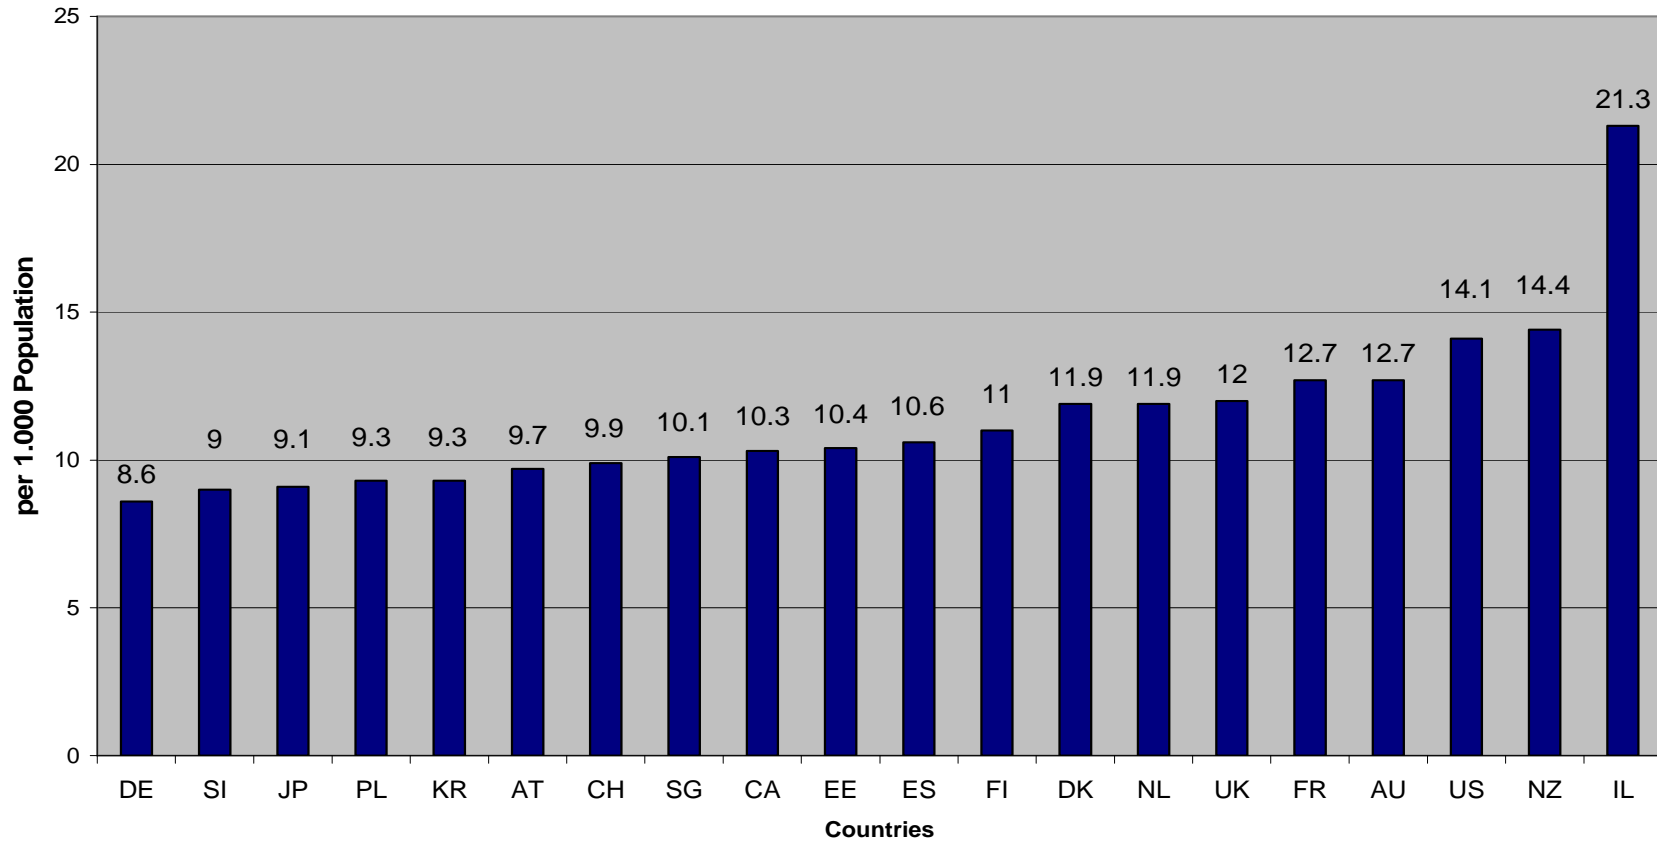

Crude Birth Rate, in 2004

Source: OECD Health Data 2006

AU Australia, **AT** Austria, **CA** Canada, **DK** Denmark, **EE** Estonia, **FI** Finland, **FR** France, **DE** Germany, **IL** Israel, **JP** Japan, **KR** South Korea, **NL** Netherlands, **NZ** New Zealand, **PL** Poland, **SG** Singapore, **SI** Slovenia, **ES** Spain, **CH** Switzerland, **UK** United Kingdom, **US** United States of America